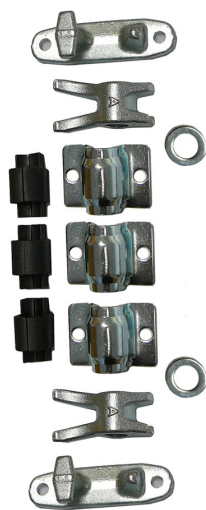

External and recessed door locking

Diameter 16, 22 and 27 mm

EXTERNAL DOOR LOCKING Ø16 MM

Premium

External door locking for Ø16 mm

TT number	1011161.100
Weight	1 kg
Dimensions	243 × 121 × 36 mm
Material	Stainless steel
Surface	Matte, finished 304 G

Kit for door locking Ø16 mm

TT number	1011160.000
Weight	1 kg
Material	Stainless steel
Contain	Supports 2pcs, hooks 2pcs, washers 2pcs, inserts 3pcs, flanges 3pcs

Standard

External door locking for Ø16 mm - kit

TT number	1011166.000
Weight	approx. 2 kg
Dimensions	238 × 131 × 42 mm
Material	Stainless steel
Surface	Matte, finished 304 G

EXTERNAL DOOR LOCKING Ø22 MM

Premium

External door locking for Ø22 mm

TT number	1011222.100
Weight	1,45 kg
Dimensions	251 × 130,5 × 43,7 mm
Material	Stainless steel
Surface	Matte, finished 304 G

Kit for door locking Ø22 mm

TT number	1011220.001
Weight	1,9 kg
Material	Stainless steel
Contain	Supports 2pcs, hooks 2pcs, washers 2pcs, inserts 3pcs, flanges 3pcs

Standard

External „Push“ door locking Ø22 mm - kit