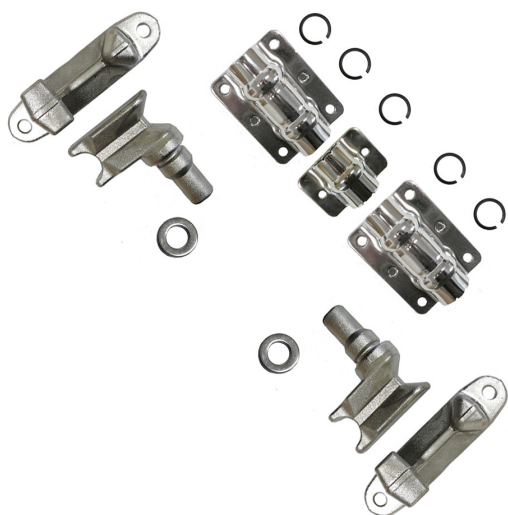

TT number	1011226.100
Weight	3,5 kg
Fitting height	24 mm
Material	Stainless steel
Surface	Matte, finished 304 G

External „Pull“ door locking Ø22 mm - kit

TT number	1011226.000
Weight	3,5 kg
Dimensions	247,43 × 130 × 23,28 mm
Material	Stainless steel
Surface	Matte, finished 304 G

EXTERNAL DOOR LOCKING Ø27 MM

Premium

External door locking for Ø27 mm

TT number	1011271.101
Weight	2,1 kg
Dimensions	305 x 141 x 53 mm
Material	Stainless steel
Surface	Matte, finished 304 G

Kit for door locking Ø27 mm

TT number	1011270.001
Weight	3,3 kg
Material	Stainless steel
Obsah	Supports 2pcs, hooks 2pcs, washers 2pcs, inserts 5pcs, flanges 3pcs

Standard

External „Push“ door locking Ø27 mm - kit

TT number	1011277.000
Weight	5,9 kg
Fitting height	24 mm
Material	Stainless steel
Surface	Matte, finished 304 G

Double-sided cam holder
1021511.000

Standard

Recessed „PUSH“ door locking 25,5 mm
Ø16 mm - kit

TT number	1021310.025
Weight	approx. 3,2 kg
Fitting height	25,5 mm
Material	Stainless steel
Surface	Matte, finished 304 G