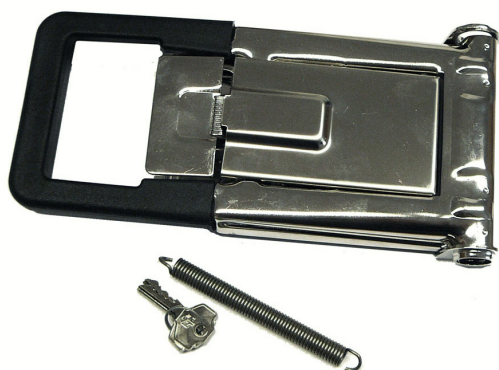

External and recessed door locking

Diameter 16, 22 and 27 mm

EXTERNAL DOOR LOCKING Ø16 MM

Premium

External door locking for Ø16 mm

TT number	1011161.100
Weight	1 kg
Dimensions	243 × 121 × 36 mm
Material	Stainless steel
Surface	Matte, finished 304 G

Kit for door locking Ø16 mm

TT number	1011160.000
Weight	1 kg
Material	Stainless steel
Contain	Supports 2pcs, hooks 2pcs, washers 2pcs, inserts 3pcs, flanges 3pcs

Standard

External door locking for Ø16 mm - kit

TT number	1011166.000
Weight	approx. 2 kg
Dimensions	238 × 131 × 42 mm
Material	Stainless steel
Surface	Matte, finished 304 G

EXTERNAL DOOR LOCKING Ø22 MM

Premium

External door locking for Ø22 mm

TT number	1011222.100
Weight	1,45 kg
Dimensions	251 × 130,5 × 43,7 mm
Material	Stainless steel
Surface	Matte, finished 304 G

Double-sided cam holder
1021511.000

Standard

Recessed „PUSH“ door locking 25,5 mm
Ø16 mm - kit

TT number	1021310.025
Weight	approx. 3,2 kg
Fitting height	25,5 mm
Material	Stainless steel
Surface	Matte, finished 304 G