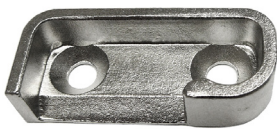

Forged holder
Left - 1021403.010   Right - 1021404.010